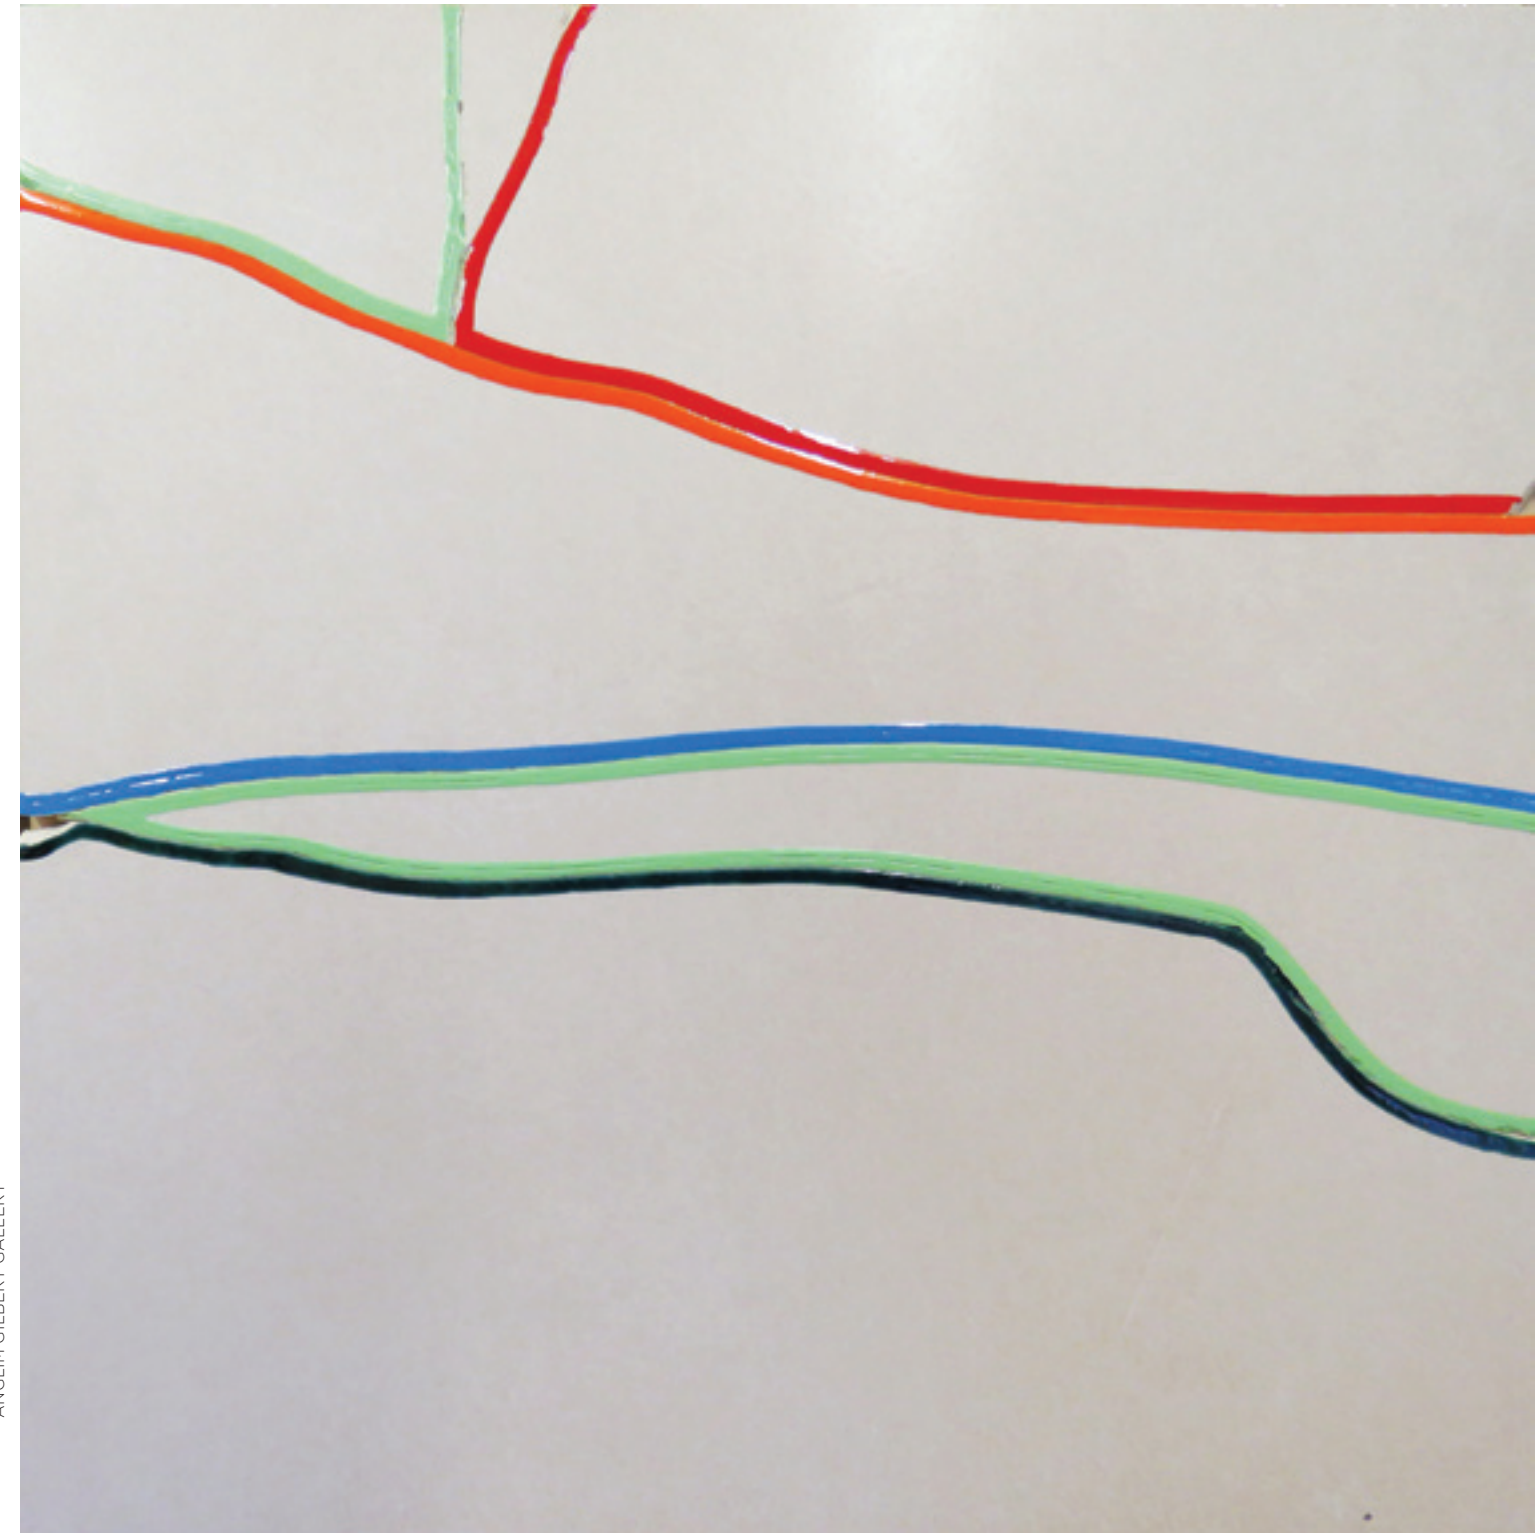

**JIM MELCHERT**

*Channel Two, 2015*  
Glazed broken porcelain,  
23 1/2 x 23 1/2 in

ANGLIM GILBERT GALLERY

**JIM MELCHERT**

*Channel Three, 2015*  
Glazed broken porcelain,  
23 1/2 x 23 1/2 in

ANGLIM GILBERT GALLERY